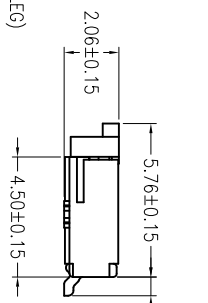

REV.	ECN.NO	DATE	SIGN	DESCRIPTION
A		8/20'10	SC.Zhong	New Edition
B		9/14'12	詹浩	修改尺寸和公差

- Note:
- Material
 - Housing: LCP UL94-V0 Color:Black.
 - Actuator: LCP UL94-V0 Color:Black.
 - Contact: Phosphor Bronze.
 - LEG: Brass.
 - Plating
 - Contact: Matte Tin Or Gold Plating Nickel Overall.
 - LEG: Matte Tin Plating Over Nickel.
 - Rating:
 - Operating Voltage: 50V AC/DC.
 - Current Rating: 0.4A AC/DC.
 - Operating Temperature: -25°C~+85°C.

众鸣连接器
Tel: +86-13590178542
Email: kizmlucy@aliyun.com
www.zmconnector.com

TOLERANCE UNLESS SPECIFIED	
LINEAR	ANGLE
X ±0.25	X° XX
.XX ±0.20	.X° XX
.XXX ±0.10	.XX° XX

DATE: 8/20'10
SCALE: 1:1
UNIT: mm

DAR.BY:
CHK.BY:
APP.BY:

MATERIAL: SEE NOTE1
FINISH: SEE NOTE2
PART NO: FPC0521

众鸣精密工业（深圳）有限公司

TITLE: FPC 0.5Pitch 2.0H ZIF掀盖式 connector
DWG NO. FPC0521-XXRL-TAX
REV. B