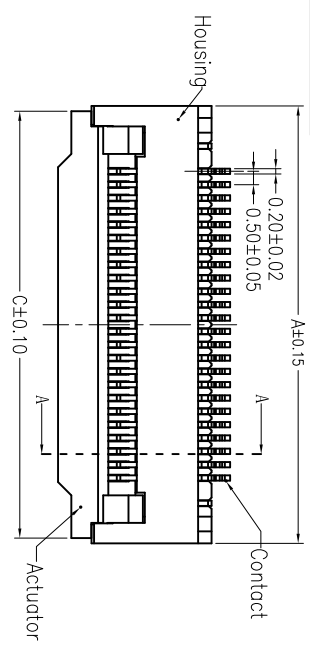

REV.	ECN.NO	DATE	SIGN	DESCRIPTION
A		8/20'10	SC.Zhong	New Edition
B		9/14'12	詹浩	修改尺寸和公差

- Note:
- Material
 - Housing: LCP UL94-V0 Color:Black.
 - Actuator: LCP UL94-V0 Color:Black.
 - Contact: Phosphor Bronze.
 - LEG: Brass.
 - Plating
 - Contact: Matte Tin Or Gold Plating Nickel Overall.
 - LEG: Matte Tin Plating Over Nickel.
 - Rating:
 - Operating Voltage: 50V AC/DC.
 - Current Rating: 0.4A AC/DC.
 - Operating Temperature: -25°C~+85°C.

众鸣连接器
Tel: +86-13590178542
Email: kizmlucy@aliyun.com
www.zmconnector.com

TOLERANCE UNLESS SPECIFIED	
LINEAR	ANGLE
X ±0.25	X° XX
.XX ±0.20	.X° XX
.XXX ±0.10	.XX° XX

DATE: 8/20'10
SCALE: 1:1
UNIT: mm

DAR.BY:
CHK.BY:
APP.BY:

MATERIAL: SEE NOTE1
FINISH: SEE NOTE2
PART NO: FPC0521

众鸣精密工业（深圳）有限公司

TITLE: FPC 0.5Pitch 2.0H ZIF掀盖式 connector
DWG NO. FPC0521-XXRL-TAX
REV. B