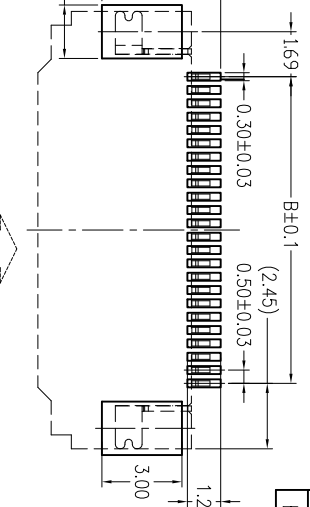

REV.	ECN.NO	DATE	SIGN	DESCRIPTION
A		8/20'10	SC.Zhong	New Edition
B		9/14'12	詹浩	修改尺寸和公差

- Note:
- Material
 - Housing: LCP UL94-V0 Color:Black.
 - Actuator: LCP UL94-V0 Color:Black.
 - Contact: Phosphor Bronze.
 - LEG: Brass.
 - Plating
 - Contact: Matte Tin Or Gold Plating Nickel Overall.
 - LEG: Matte Tin Plating Over Nickel.
 - Rating:
 - Operating Voltage: 50V AC/DC.
 - Current Rating: 0.4A AC/DC.
 - Operating Temperature: -25°C~+85°C.

众鸣连接器
Tel: +86-13590178542
Email: kizmlucy@aliyun.com
www.zmconnector.com

TOLERANCE UNLESS SPECIFIED	
LINEAR	ANGLE
X ±0.25	X° XX
.XX ±0.20	.X° XX
.XXX ±0.10	.XX° XX

DATE: 8/20'10
SCALE: 1:1
UNIT: mm

DAR.BY:
CHK.BY:
APP.BY:

MATERIAL: SEE NOTE1
FINISH: SEE NOTE2
PART NO: FPC0521

众鸣精密工业（深圳）有限公司

TITLE: FPC 0.5Pitch 2.0H ZIF掀盖式 connector
DWG NO. FPC0521-XXRL-TAX
REV. B