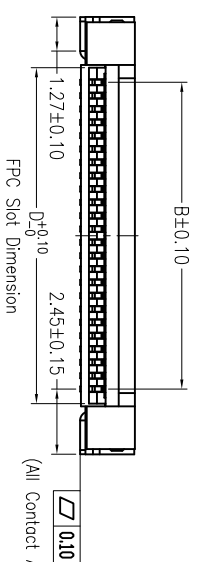

REV.	ECN.NO	DATE	SIGN	DESCRIPTION
A		8/20'10	SC.Zhong	New Edition
B		9/14'12	詹浩	修改尺寸和公差

- Note:
- Material
 - Housing: LCP UL94-V0 Color:Black.
 - Actuator: LCP UL94-V0 Color:Black.
 - Contact: Phosphor Bronze.
 - LEG: Brass.
 - Plating
 - Contact: Matte Tin Or Gold Plating Nickel Overall.
 - LEG: Matte Tin Plating Over Nickel.
 - Rating:
 - Operating Voltage: 50V AC/DC.
 - Current Rating: 0.4A AC/DC.
 - Operating Temperature: -25°C~+85°C.

众鸣连接器
Tel: +86-13590178542
Email: kizmlucy@aliyun.com
www.zmconnector.com

TOLERANCE UNLESS SPECIFIED	
LINEAR	ANGLE
X ±0.25	X° XX
.XX ±0.20	.X° XX
.XXX ±0.10	.XX° XX

DATE: 8/20'10
SCALE: 1:1
UNIT: mm

DAR.BY:
CHK.BY:
APP.BY:

MATERIAL: SEE NOTE1
FINISH: SEE NOTE2
PART NO: FPC0521

众鸣精密工业（深圳）有限公司

TITLE: FPC 0.5Pitch 2.0H ZIF掀盖式 connector
DWG NO. FPC0521-XXRL-TAX
REV. B