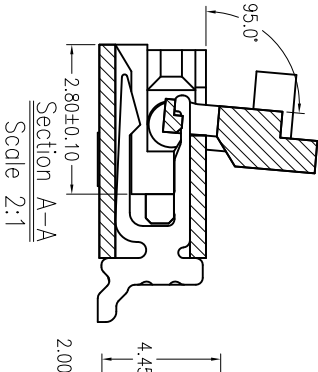

REV.	ECN.NO	DATE	SIGN	DESCRIPTION
A		8/20'10	SC.Zhong	New Edition
B		9/14'12	詹浩	修改尺寸和公差

- Note:
- Material
 - Housing: LCP UL94-V0 Color:Black.
 - Actuator: LCP UL94-V0 Color:Black.
 - Contact: Phosphor Bronze.
 - LEG: Brass.
 - Plating
 - Contact: Matte Tin Or Gold Plating Nickel Overall.
 - LEG: Matte Tin Plating Over Nickel.
 - Rating:
 - Operating Voltage: 50V AC/DC.
 - Current Rating: 0.4A AC/DC.
 - Operating Temperature: -25°C~+85°C.

众鸣连接器
Tel: +86-13590178542
Email: kizmlucy@aliyun.com
www.zmconnector.com

TOLERANCE UNLESS SPECIFIED	
LINEAR	ANGLE
X ±0.25	X° XX
.XX ±0.20	.X° XX
.XXX ±0.10	.XX° XX

DATE: 8/20'10
SCALE: 1:1
UNIT: mm

DAR.BY:
CHK.BY:
APP.BY:

MATERIAL: SEE NOTE1
FINISH: SEE NOTE2
PART NO: FPC0521

众鸣精密工业（深圳）有限公司

TITLE: FPC 0.5Pitch 2.0H ZIF掀盖式 connector
DWG NO. FPC0521-XXRL-TAX
REV. B