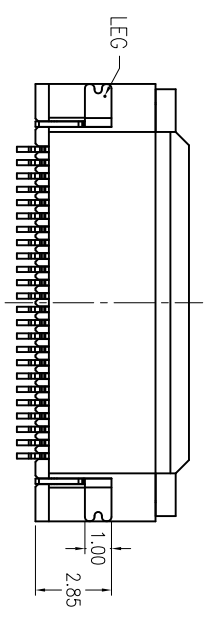

REV.	ECN.NO	DATE	SIGN	DESCRIPTION
A		8/20'10	SC.Zhong	New Edition
B		9/14'12	詹浩	修改尺寸和公差

- Note:
- Material
 - Housing: LCP UL94-V0 Color:Black.
 - Actuator: LCP UL94-V0 Color:Black.
 - Contact: Phosphor Bronze.
 - LEG: Brass.
 - Plating
 - Contact: Matte Tin Or Gold Plating Nickel Overall.
 - LEG: Matte Tin Plating Over Nickel.
 - Rating:
 - Operating Voltage: 50V AC/DC.
 - Current Rating: 0.4A AC/DC.
 - Operating Temperature: -25°C~+85°C.

众鸣连接器
Tel: +86-13590178542
Email: kizmlucy@aliyun.com
www.zmconnector.com

TOLERANCE UNLESS SPECIFIED	
LINEAR	ANGLE
X ±0.25	X° XX
.XX ±0.20	.X° XX
.XXX ±0.10	.XX° XX

DATE: 8/20'10
SCALE: 1:1
UNIT: mm

DAR.BY:
CHK.BY:
APP.BY:

MATERIAL: SEE NOTE1
FINISH: SEE NOTE2
PART NO: FPC0521

众鸣精密工业（深圳）有限公司

TITLE: FPC 0.5Pitch 2.0H ZIF掀盖式 connector
DWG NO. FPC0521-XXRL-TAX
REV. B