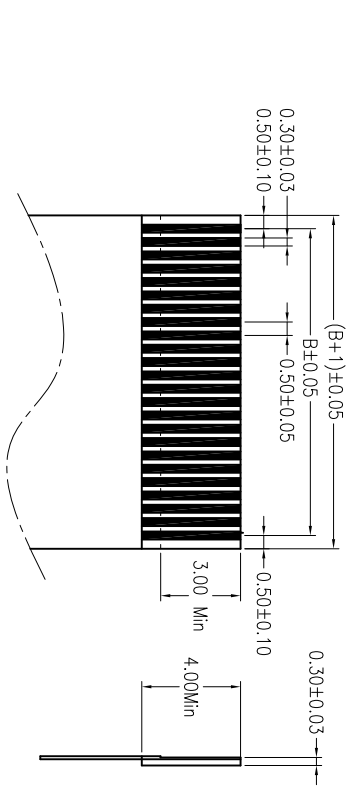

REV.	ECN.NO	DATE	SIGN	DESCRIPTION
A		8/20'10	SC.Zhong	New Edition
B		9/14'12	詹浩	修改尺寸和公差

- Note:
- Material
 - Housing: LCP UL94-V0 Color:Black.
 - Actuator: LCP UL94-V0 Color:Black.
 - Contact: Phosphor Bronze.
 - LEG: Brass.
 - Plating
 - Contact: Matte Tin Or Gold Plating Nickel Overall.
 - LEG: Matte Tin Plating Over Nickel.
 - Rating:
 - Operating Voltage: 50V AC/DC.
 - Current Rating: 0.4A AC/DC.
 - Operating Temperature: -25°C~+85°C.

众鸣连接器
Tel: +86-13590178542
Email: kizmlucy@aliyun.com
www.zmconnector.com

TOLERANCE UNLESS SPECIFIED	
LINEAR	ANGLE
X ±0.25	X° XX
.XX ±0.20	.X° XX
.XXX ±0.10	.XX° XX

DATE: 8/20'10
SCALE: 1:1
UNIT: mm

DAR.BY:
CHK.BY:
APP.BY:

MATERIAL: SEE NOTE1
FINISH: SEE NOTE2
PART NO: FPC0521

众鸣精密工业（深圳）有限公司

TITLE: FPC 0.5Pitch 2.0H ZIF掀盖式 connector
DWG NO. FPC0521-XXRL-TAX
REV. B